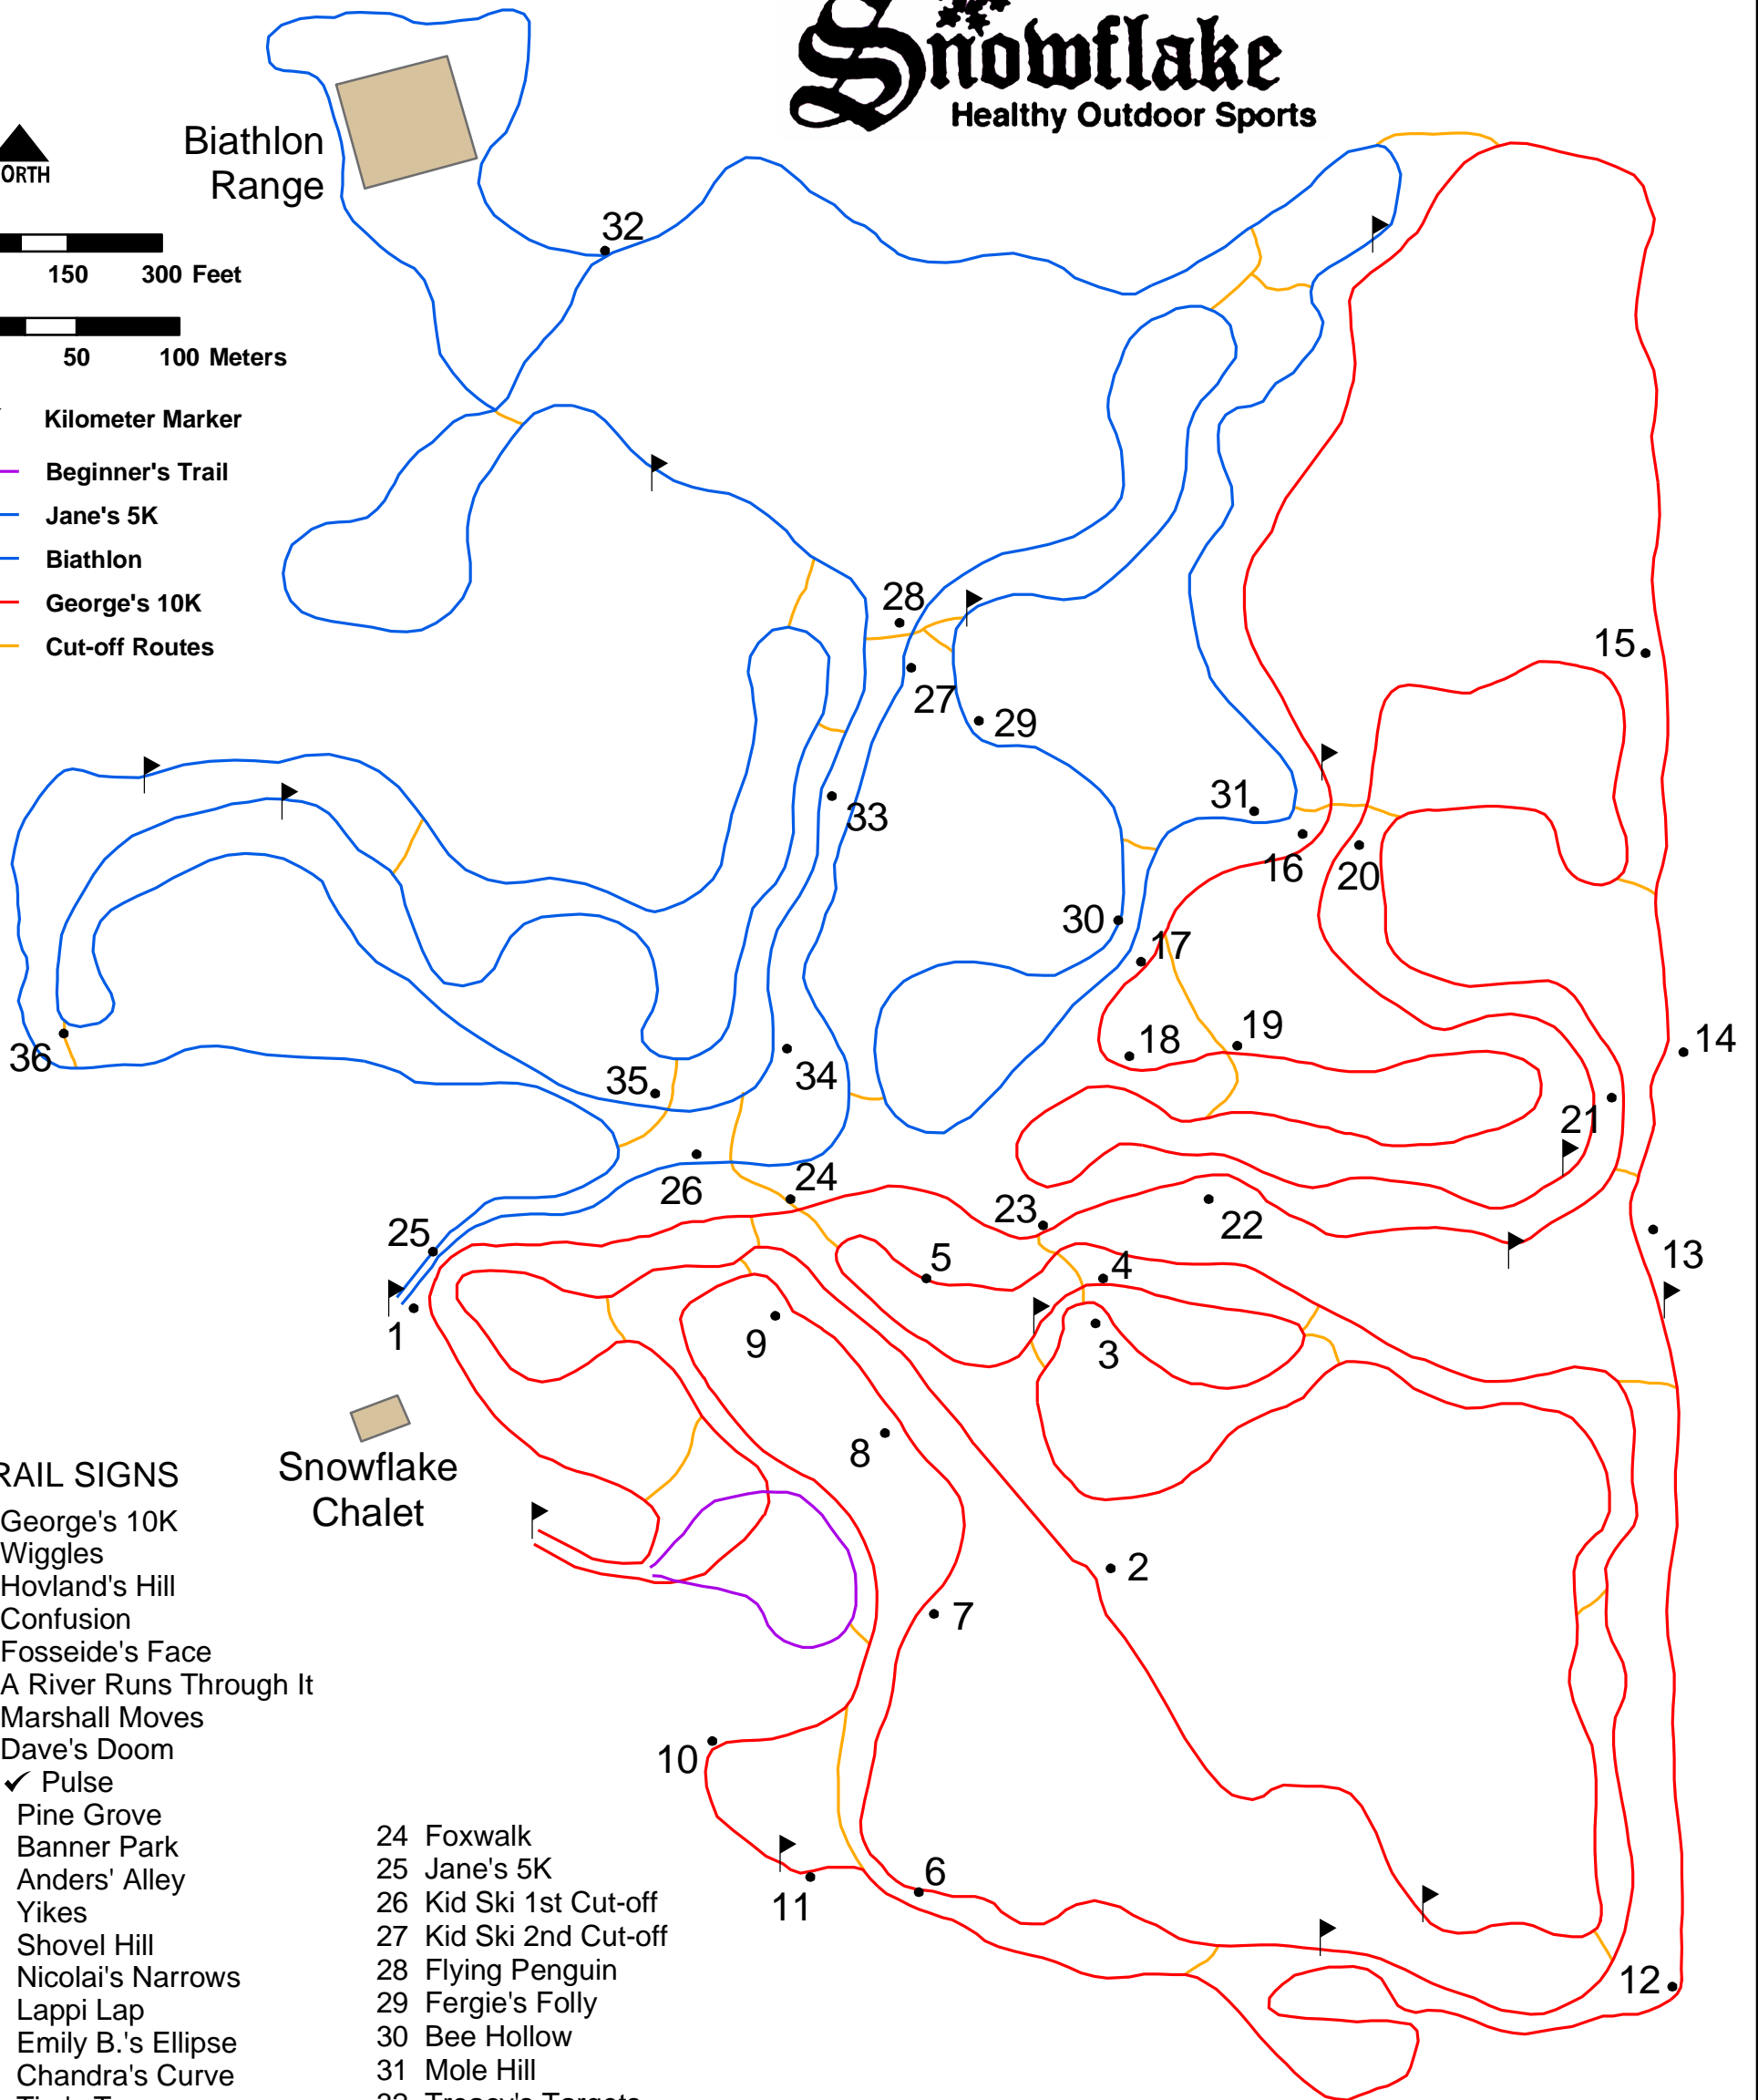

Snowflake

Healthy Outdoor Sports

Biathlon Range

0 150 300 Feet

0 50 100 Meters

- Kilometer Marker
- Beginner's Trail
- Jane's 5K
- Biathlon
- George's 10K
- Cut-off Routes

TRAIL SIGNS

- 1 George's 10K
- 2 Wiggles
- 3 Hovland's Hill
- 4 Confusion
- 5 Fosseide's Face
- 6 A River Runs Through It
- 7 Marshall Moves
- 8 Dave's Doom
- 9 ✓ Pulse
- 10 Pine Grove
- 11 Banner Park
- 12 Anders' Alley
- 13 Yikes
- 14 Shovel Hill
- 15 Nicolai's Narrows
- 16 Lappi Lap
- 17 Emily B.'s Ellipse
- 18 Chandra's Curve
- 19 Tim's Turn
- 20 Spaghetti Junction
- 21 Geno's Jump
- 22 East High State Champs
- 23 → Chalet

- 24 Foxwalk
- 25 Jane's 5K
- 26 Kid Ski 1st Cut-off
- 27 Kid Ski 2nd Cut-off
- 28 Flying Penguin
- 29 Fergie's Folly
- 30 Bee Hollow
- 31 Mole Hill
- 32 Treacy's Targets
- 33 Rachael's Run
- 34 Sierra's Summit
- 35 Takitez
- 36 Special K